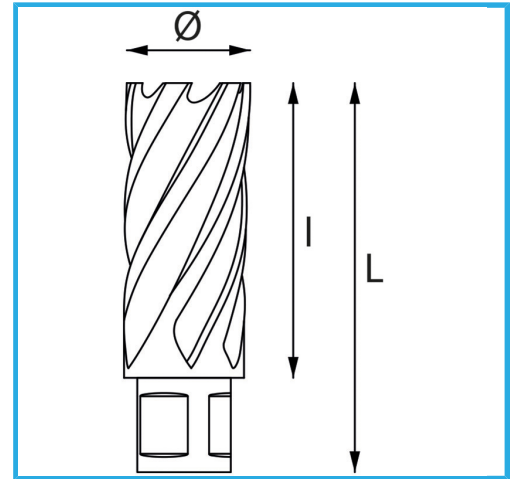

ALLOWS A VERY FAST CUT, DOES NOT REQUIRE PRE-DRILLING AND DOES NOT CREATE ANY BURR FORMATION THANKS TO THE LOWER EFFORT OF THE...

Cutting capacity

30 mm

Ø

12 mm

Total length

62 mm

Gross weight

0,07 kg

Packaging dimensions

100 x 30 x 30 h mm

EAN Code

8012667291686

Hangable

HSS