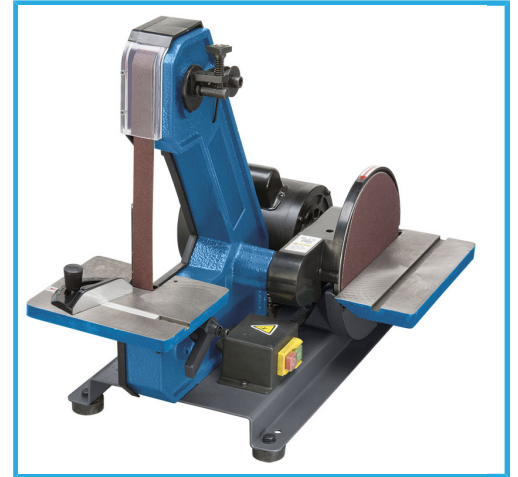

WITH TILTING TABLES.

Overall sizes	630 x 370 x 495h mm
Belt	25 x 1075 mm
Belt speed	8,5 m/s
Disc diameter	200 mm
Motor	230 V 50 Hz 0,45 kW 1450 rpm
Table dimensions band	180 x 150 mm
Table dimensions disc	250 x 120 mm
Net weight	26 kg
Gross weight	30,19 kg
Packaging dimensions	535x350x400 h mm
EAN Code	8012667292942