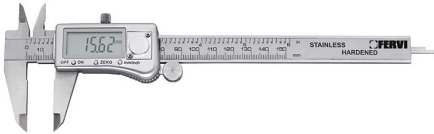

WITH 3 FUNCTIONS AND A BIG SCREEN.

Measuring range	0-200 mm 0-8"
Reading	0,01 mm 0,0005" g
Beam	16 x 3,2 mm
Caliper jaws	50 mm
Battery	1 x LR44
Packaging dimensions	310x110x30 h mm
Gross weight	0,50 kg
EAN Code	8012667274337