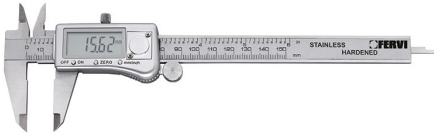

WITH 3 FUNCTIONS AND A BIG SCREEN.

Measuring range	0-150 mm 0-6"
Reading	0,01 mm 0,0005" g
Beam	16 x 3,2 mm
Caliper jaws	40 mm
Battery	1 x LR44
Packaging dimensions	250x90x30 h mm
Gross weight	0,39 kg
EAN Code	8012667274320