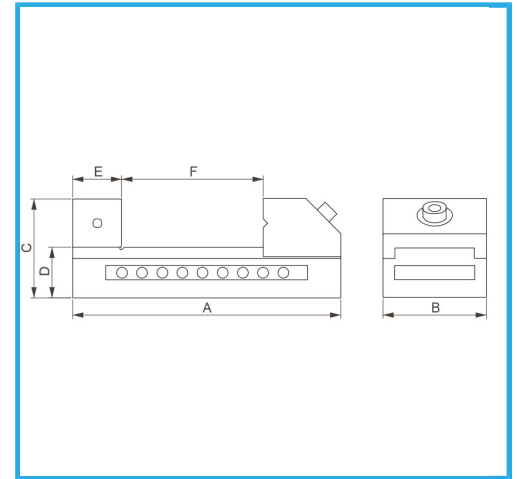

QUICK-RELEASE. COUPLINGS GROUND WITH HIGH PRECISION.  
ACCURACY INDICATED ON PARALLELISM AND QUADRATURE. IDEAL  
FOR GRINDING, EDM,...

<b>Dimensions</b>	50 x 140 x 50h mm
<b>Opening</b>	65 mm g
<b>Jaw height</b>	25 mm
<b>Accuracy</b>	0,005 mm
<b>Packaging dimensions</b>	175x90x65 h mm
<b>Gross weight</b>	1,78 kg
<b>EAN Code</b>	8012667268824