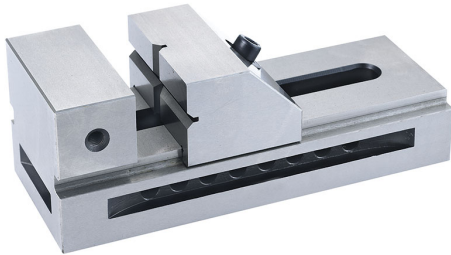

QUICK-RELEASE. COUPLINGS GROUND WITH HIGH PRECISION.  
ACCURACY INDICATED ON PARALLELISM AND QUADRATURE. IDEAL  
FOR GRINDING, EDM,...

<b>Dimensions</b>	50 x 140 x 50h mm
<b>Opening</b>	65 mm g
<b>Jaw height</b>	25 mm
<b>Accuracy</b>	0,005 mm
<b>Packaging dimensions</b>	175x90x65 h mm
<b>Gross weight</b>	1,78 kg
<b>EAN Code</b>	8012667268824

Wooden Box

Tempered

Steel

Grounded