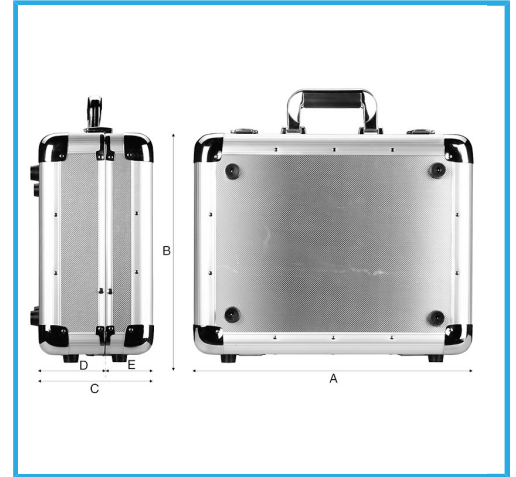

TOOLS NOT INCLUDED.

A	440 mm
B	390 mm
C	185 mm
D	110 mm
E	75 mm
Capacity	30 kg
Net weight	4,8 kg
Packaging dimensions	450x210x420 h mm
Gross weight	5,08 kg
EAN Code	8012667199180

Box

Alu

Aluminum