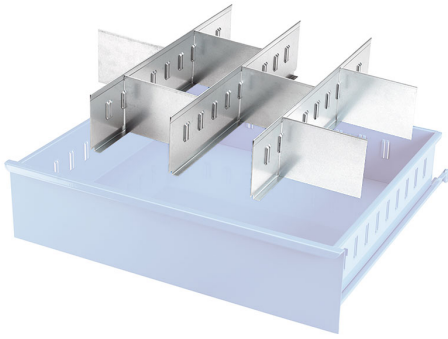

EXAMPLE DIVIDERS SETTING.

Longitudinal divider

-

Transversal divider

120 x 165h mm

Gross weight

1,20 kg

EAN Code