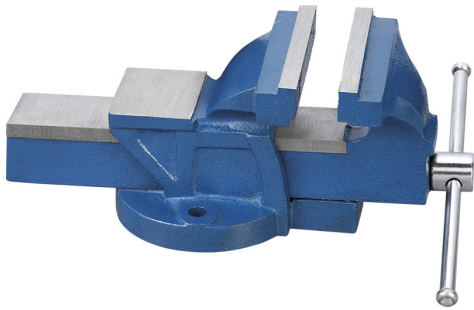

EQUIPPED WITH INTERCHANGEABLE JAWS.

<b>Jaws</b>	100 x 20 mm
<b>Opening</b>	100 mm g
<b>Working height</b>	50 mm
<b>Slot distance</b>	85 mm
<b>Net weight</b>	4,8 kg
<b>Packaging dimensions</b>	280x130x120 h mm
<b>Gross weight</b>	4,86 kg
<b>EAN Code</b>	8012667205508

Box

Cast Iron