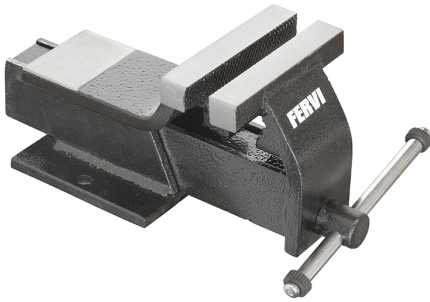

EQUIPPED WITH HOSE CLAMP.

Jaws	125 x 20 mm
Opening	125 mm g
Working height	75 mm
Slot distance	100 mm
Net weight	7,4 kg
Gross weight	7,48 kg
Packaging dimensions	330x145x165 h mm
EAN Code	8012667002206

Box

Steel