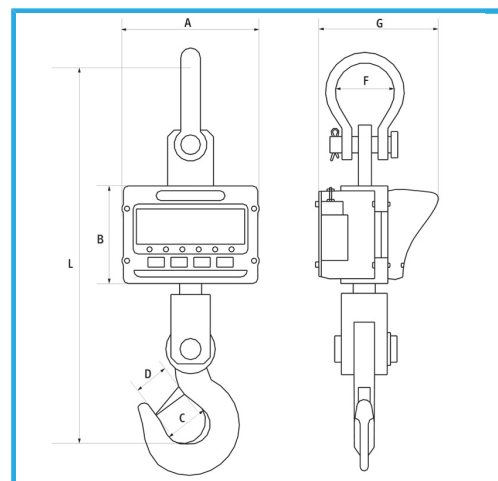

EQUIPPED WITH BATTERY, CHARGER, REMOTE CONTROL, BACK LIGHT AND SOUND SIGNAL. DOUBLE UNIT OF MEASUREMENT KG/LB. WITH PEAK, HOLD,...

<b>Digits sizes</b>	40 x 20 mm
<b>Capacity</b>	10001 kg
<b>Reading</b>	2 kg
<b>Minimum weighing</b>	2 kg
<b>Max weight</b>	150%
<b>Rechargeable battery</b>	1 x 6 V 10 Ah
<b>Net weight</b>	32 kg
<b>Gross weight</b>	20,01 kg
<b>Packaging dimensions</b>	540 x 450 x 290 h mm
<b>EAN Code</b>	8012667236724

Box

**Included**

Battery charger  
6V 10Ah battery  
Radio control  
Upper shackle  
Hook with anti-slip device