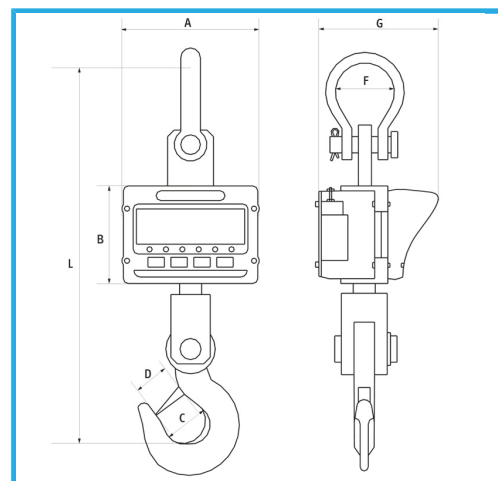

EQUIPPED WITH BATTERY, CHARGER, REMOTE CONTROL, BACK LIGHT AND SOUND SIGNAL. DOUBLE UNIT OF MEASUREMENT KG/LB. WITH PEAK, HOLD,...

Digits sizes	40 x 20 mm
Capacity	1001 kg
Reading	0,200 kg
Minimum weighing	0,200 kg
Max weight	150%
Rechargeable battery	1 x 6 V 10 Ah
Net weight	12 kg
Gross weight	14,00 kg
Packaging dimensions	500 x 400 x 280 h mm
EAN Code	8012667236731

Box

Included

Battery charger
6V 10Ah battery
Radio control
Upper shackle
Hook with anti-slip device