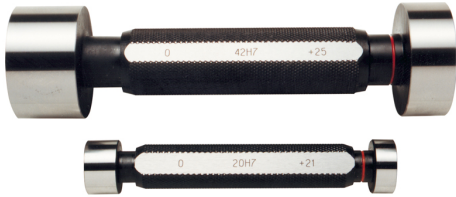

ART. C025/59
H7 HOLE PLAIN GAUGE WITH "GO" & "NO GO" CHECKS MADE OF HARDENED ALLOY STEEL

∅	59 mm
Pieces	2
Gross weight	1,61 kg
Packaging dimensions	-
EAN Code	8012667004378