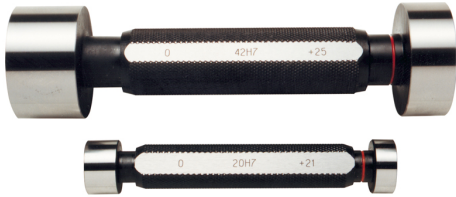

ART. C025/55
H7 HOLE PLAIN GAUGE WITH "GO" & "NO GO" CHECKS MADE OF HARDENED ALLOY STEEL

∅	55 mm
Pieces	2
Gross weight	1,48 kg
Packaging dimensions	205x60x60 h mm
EAN Code	8012667004330