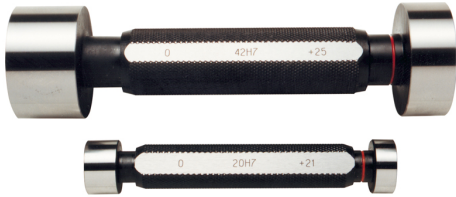

ART. C025/20
H7 HOLE PLAIN GAUGE WITH "GO" & "NO GO" CHECKS MADE OF HARDENED ALLOY STEEL

∅	20 mm
Pieces	1
Gross weight	1,00 kg
Packaging dimensions	140x25x25 h mm
EAN Code	8012667004088