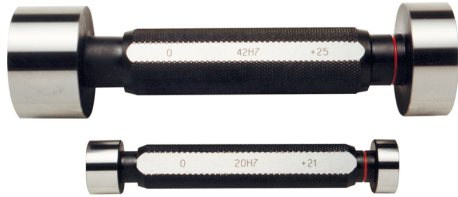

ART. C025/12
H7 HOLE PLAIN GAUGE WITH "GO" & "NO GO" CHECKS MADE OF HARDENED ALLOY STEEL

∅	12 mm
Pieces	1
Gross weight	0,07 kg
Packaging dimensions	-
EAN Code	8012667004002