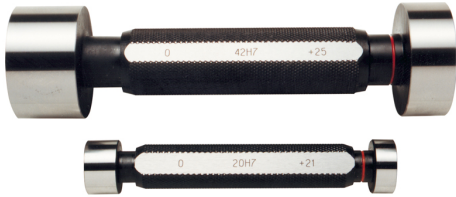

**ART. C025/07**  
**H7 HOLE PLAIN GAUGE WITH "GO" & "NO GO" CHECKS MADE OF**  
**HARDENED ALLOY STEEL**

|                             |               |
|-----------------------------|---------------|
| <b>∅</b>                    | 7 mm          |
| <b>Pieces</b>               | 1             |
| <b>Gross weight</b>         | 0,05 kg       |
| <b>Packaging dimensions</b> | -             |
| <b>EAN Code</b>             | 8012667003951 |