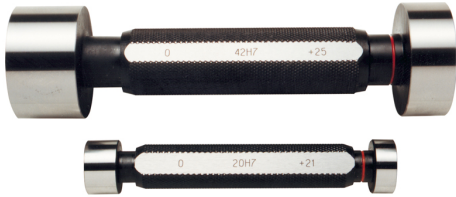

ART. C025/04
H7 HOLE PLAIN GAUGE WITH "GO" & "NO GO" CHECKS MADE OF HARDENED ALLOY STEEL

Ø	4 mm
Pieces	1
Gross weight	0,20 kg
Packaging dimensions	90x20x14 h mm
EAN Code	8012667003920