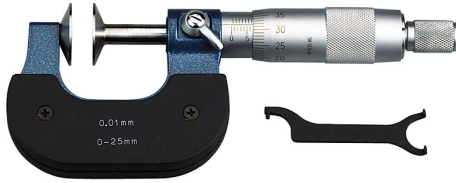

PAINTED FRAME.

Size	50 - 75 mm
Reading	0,01 mm g
Discs	Ø 20 mm
Packaging dimensions	250 x 135 x 45 h mm
Gross weight	0,73 kg
EAN Code	8012667003753

863

Box