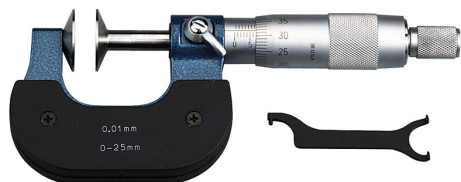

PAINTED FRAME.

Size	25 - 50 mm
Reading	0,01 mm g
Discs	Ø 20 mm
Packaging dimensions	225 x 120 x 45 h mm
Gross weight	0,56 kg
EAN Code	8012667003746

863

Box