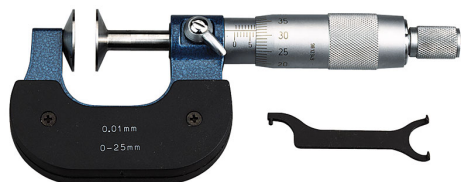

PAINTED FRAME.

Size	175 - 200 mm
Reading	0,01 mm g
Discs	Ø 27 mm
Packaging dimensions	-
Gross weight	2,24 kg
EAN Code	8012667191405

863

Box