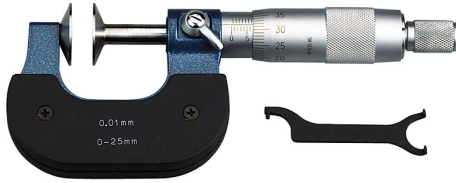

PAINTED FRAME.

Size	0 - 25 mm
Reading	0,01 mm g
Discs	Ø 20 mm
Packaging dimensions	-
Gross weight	0,54 kg
EAN Code	8012667003739

863

Box