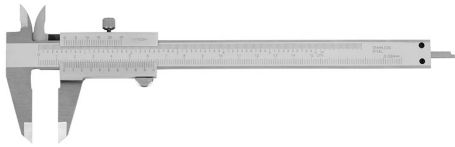

HIGH PRECISION, WITH WHEEL FOR SLIDER LOCKING, MEASURING RANGE 0 - 200MM.

Range	0-200 mm 0-8"
Reading	1/50 0,02 mm 1/1000" g
Caliper jaws	50 mm
Beam	16 x 3 mm
Gross weight	0,38 kg
Packaging dimensions	310x110x25 h mm
EAN Code	8012667187828