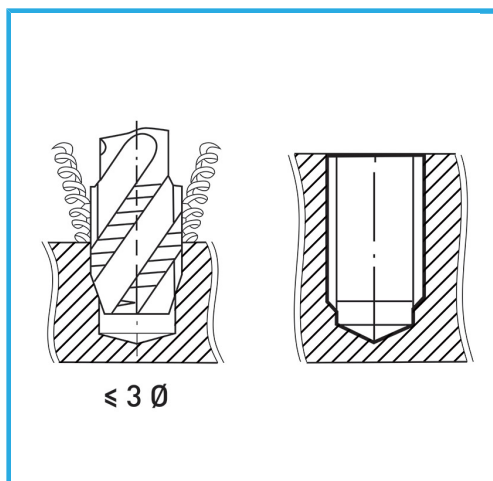

ISOMETRIC THREAD COARSE PITCH - REINFORCED SHANK.

B	M8 x 1,25 mm
L2	22 mm
L1	90 mm
D2	8 mm
C	6.2 mm
Gross weight	0,03 kg
Packaging dimensions	105x12x12 h mm
EAN Code	8012667141790

Box

HSS-G

HV=750

External