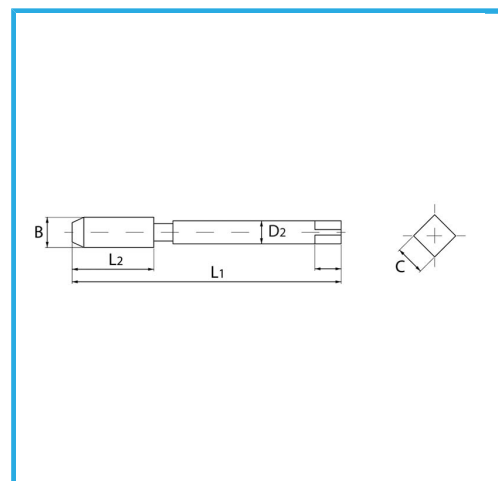

ISOMETRIC THREAD COARSE PITCH - REINFORCED SHANK.

B	M8 x 1,25 mm
L2	22 mm
L1	90 mm
D2	8 mm
C	6.2 mm
Gross weight	0,03 kg
Packaging dimensions	105x12x12 h mm
EAN Code	8012667141790

Box

HSS-G

HV=750

External