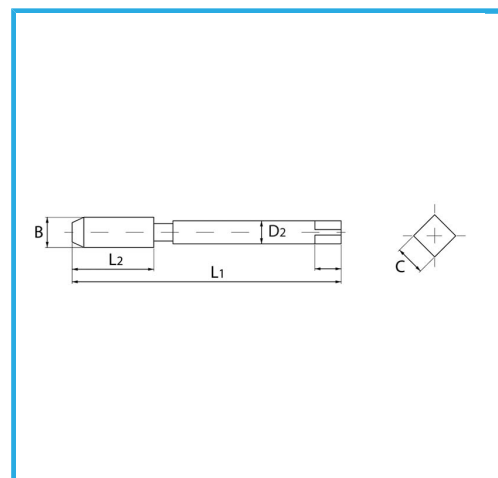

ISOMETRIC THREAD COARSE PITCH - REINFORCED SHANK.

B	M6 x 1 mm
L2	22 mm
L1	80 mm
D2	6 mm
C	4.9 mm
Gross weight	0,02 kg
Packaging dimensions	85x17x17 h mm
EAN Code	8012667141783

Box

HSS-G

HV=750

External

371/C