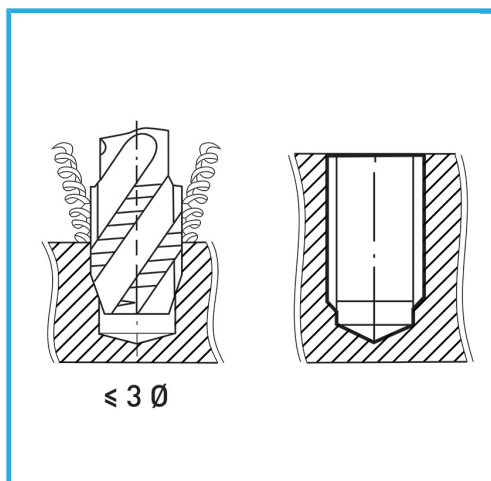

ISOMETRIC THREAD COARSE PITCH - REINFORCED SHANK.

<b>B</b>	M5 x 0,80 mm
<b>L2</b>	18 mm
<b>L1</b>	74 mm
<b>D2</b>	6 mm
<b>C</b>	4.9 mm
<b>Gross weight</b>	0,01 kg
<b>Packaging dimensions</b>	75x12x12 h mm
<b>EAN Code</b>	8012667141776