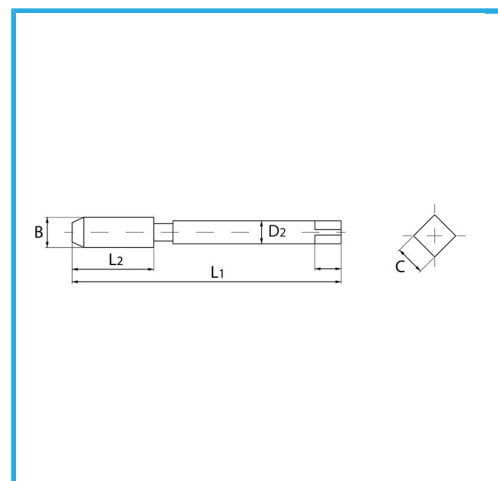

ISOMETRIC THREAD COARSE PITCH - REINFORCED SHANK.

<b>B</b>	M5 x 0,80 mm
<b>L2</b>	18 mm
<b>L1</b>	74 mm
<b>D2</b>	6 mm
<b>C</b>	4.9 mm
<b>Gross weight</b>	0,01 kg
<b>Packaging dimensions</b>	75x12x12 h mm
<b>EAN Code</b>	8012667141776

Box

HSS-G

HV=750

External

371/C