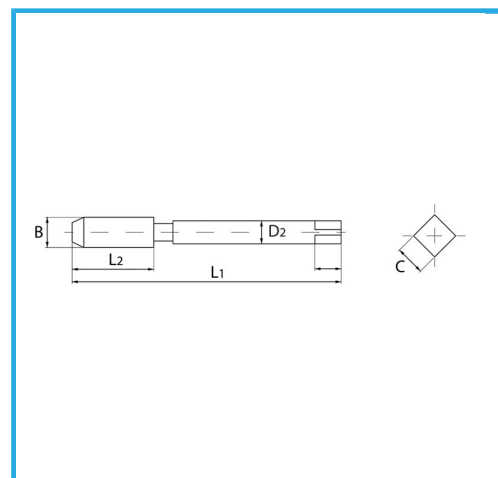

ISOMETRIC THREAD COARSE PITCH - REINFORCED SHANK.

B	M3 x 0,50 mm
L2	11 mm
L1	59 mm
D2	3.5 mm
C	2.7 mm
Gross weight	0,00 kg
Packaging dimensions	60x12x12 h mm
EAN Code	8012667181475

Box

HSS-G

HV=750

External

371/C