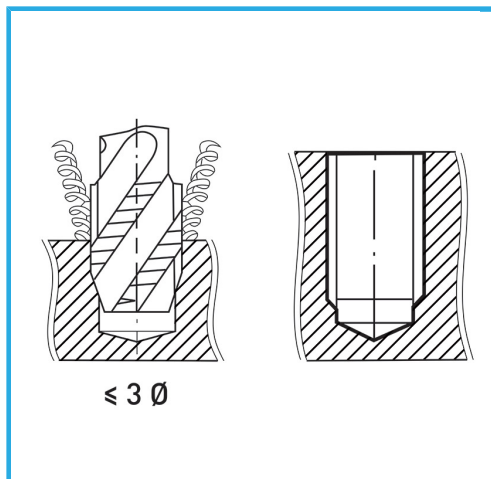

ISOMETRIC THREAD COARSE PITCH - REINFORCED SHANK.

| | |
|-----------------------------|---------------|
| B | M10 x 1,5 mm |
| L2 | 24 mm |
| L1 | 100 mm |
| D2 | 10 mm |
| C | 8 mm |
| Gross weight | 0,05 kg |
| Packaging dimensions | 100x18x18h mm |
| EAN Code | 8012667141707 |