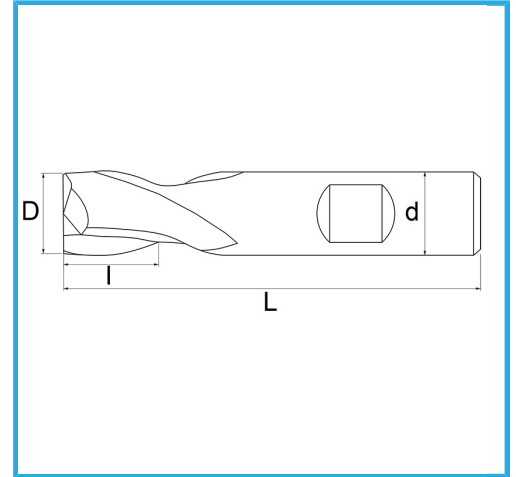

FOR FINISH, CYLINDRICAL SHANK, WELDON CONNECTION, NORMAL SERIES.

D	6 mm
d	6 mm
I	8 mm
Z	2
L	52 mm
Gross weight	0,01 kg
Packaging dimensions	14 x 14 x 57 h mm
EAN Code	8012667217105

Box

-

-

External

327/D