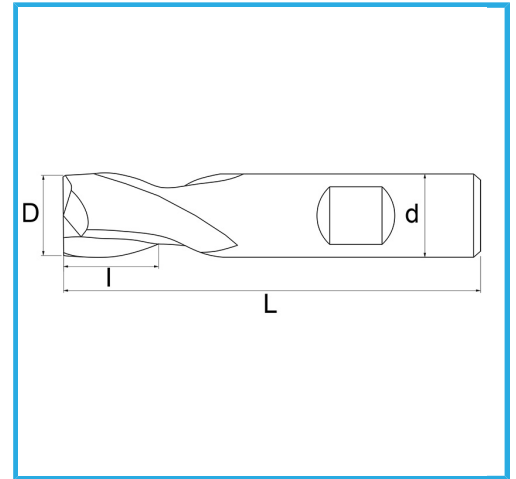

FOR FINISH, CYLINDRICAL SHANK, WELDON CONNECTION, NORMAL SERIES.

D	5 mm
d	6 mm
I	8 mm
Z	2
L	52 mm
Gross weight	0,01 kg
Packaging dimensions	-
EAN Code	8012667217099

Box

-

-

External

327/D