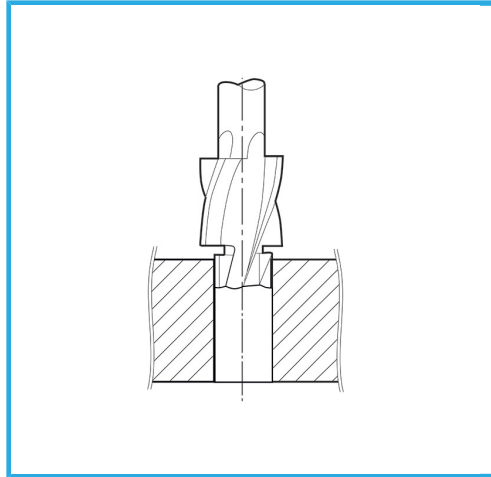

FOR THROUGH HOLES.

For screws
Gross weight
Packaging dimensions
EAN Code

M3, M4, M5, M6, M8, M10, M12
0,69 kg
160 x 110 x 35 h mm
8012667190866

Hangable

External

7 Pcs

373

HSS