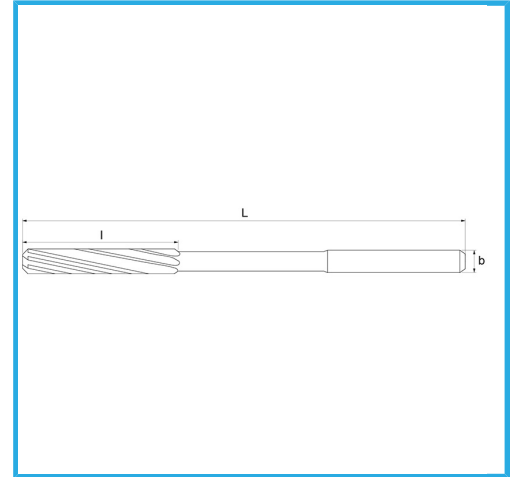

GROUND FOR H7 COUPLINGS. RIGHT-HAND CUT, LEFT-HAND HELICAL CUTTING EDGES, CYLINDRICAL ATTACHMENT. THEY CAN BE USED MAINLY FOR...

<b>ØH7</b>	13 mm
<b>L</b>	151 mm
<b>l</b>	44 mm
<b>d h9</b>	10 mm
<b>Z</b>	6
<b>Gross weight</b>	0,10 kg
<b>Packaging dimensions</b>	-
<b>EAN Code</b>	8012667256661

Box

External

212/B

HSS

-