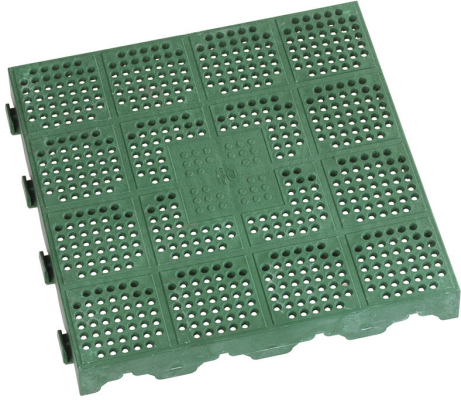

MOUNTABLE, GREEN DRAINING SELF LOCKING FOOTBOARD.

Overall sizes	400 x 400 x 48 mm
Pcs. - Pallet	120 = 20 m2
Gross weight	1,53 kg
EAN Code	8010693055104

Polyprop.