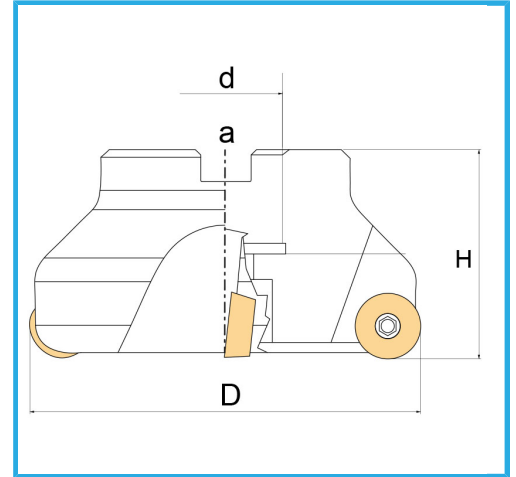

WITH SLEEVE CONNECTION.

D	63 mm
H	40 mm
a	10,4 mm
d	22 mm
Z	5
Screw	KV400
Insert (not included)	RPMT1204...
Gross weight	0,57 kg
EAN Code	8012667254827

Box

Burnished

External