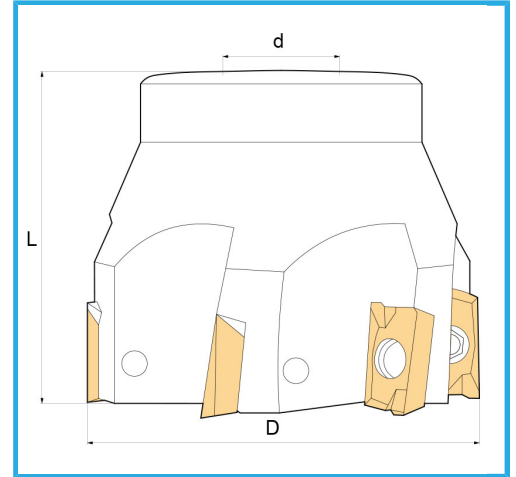

WITH SLEEVE CONNECTION.

D	80 mm
L	50 mm
d	27 mm
Z	7
Screw	KV400
Insert (not included)	APKT1604...
Gross weight	1,08 kg
Packaging dimensions	95x95x85 h mm
EAN Code	8012667179670

Box

Satin

Nickel
plated

External