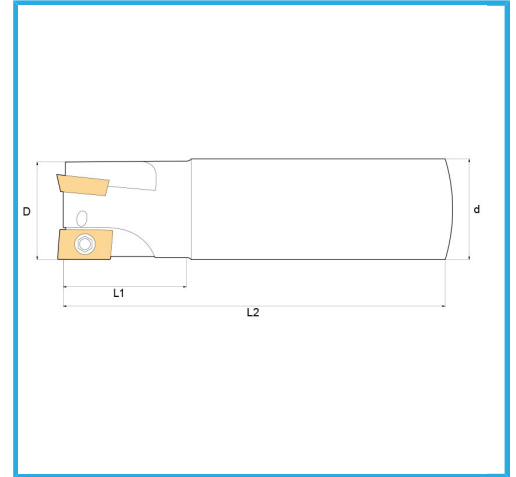

WITH CYLINDRICAL SHANK.

D	25 mm
d	25 mm
Z	2
L1	35 mm
L2	200 mm
Screw	KV400
Insert (not included)	ADLT1503...
Gross weight	0,74 kg
Packaging dimensions	-
EAN Code	8012667253103

Box

Satin

Nickel
plated

External