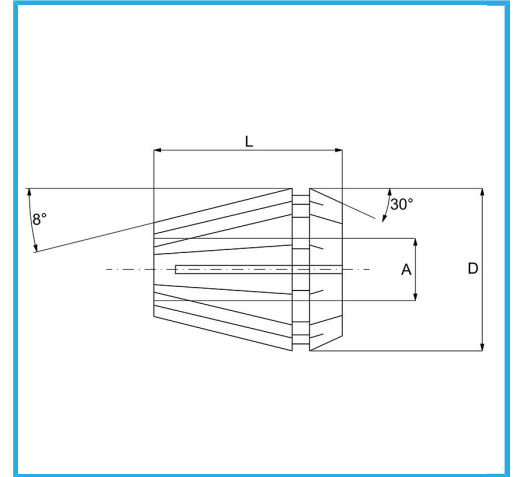

ER32 DIN 6499/B, USABLE WITH COLLET CHUCKS.

| | |
|-----------------------------|---------------|
| Capacity A | 3-4 mm |
| D | 33 mm |
| L | 40 mm |
| Gross weight | 0,20 kg |
| Packaging dimensions | 38x38x45h |
| EAN Code | 8012667141912 |