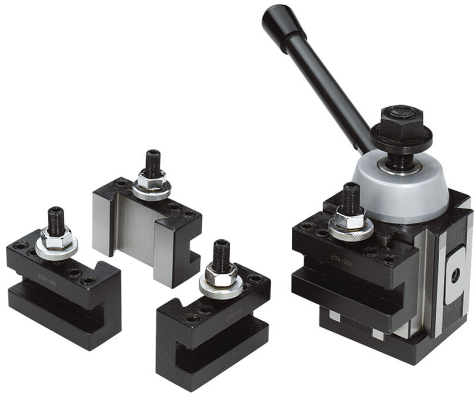

FOR QUICK TOOL CHANGES THANKS TO THE LOCK / UNLOCK LEVER.
COMPOSED OF: - 1 TOOL POST - 4 FLAT TYPE TOOL HOLDERS.

Length	100 mm
Width	100 mm
Height	92 mm
Hole	22,22 mm
Tool height	25 mm
Gross weight	18,24 kg
Packaging dimensions	320x315x160 h mm
EAN Code	8012667213732

Box