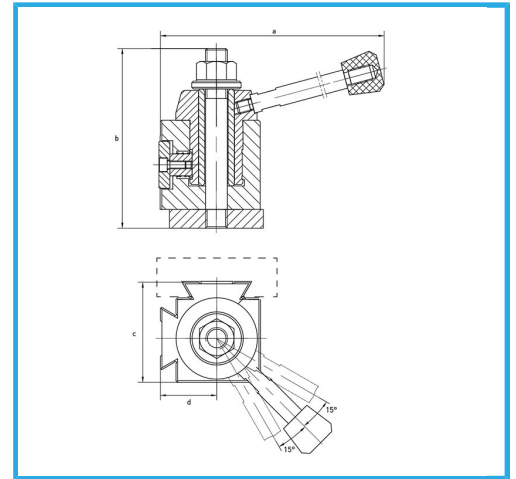

FOR QUICK TOOL CHANGES THANKS TO THE LOCK / UNLOCK LEVER.
COMPOSED OF: - 1 TOOL POST - 4 FLAT TYPE TOOL HOLDERS.

Length	100 mm
Width	100 mm
Height	92 mm
Hole	22,22 mm
Tool height	25 mm
Gross weight	18,24 kg
Packaging dimensions	320x315x160 h mm
EAN Code	8012667213732

Box