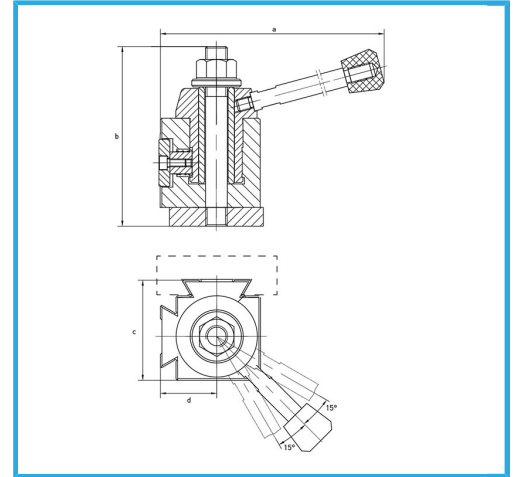

FOR QUICK TOOL CHANGES THANKS TO THE LOCK / UNLOCK LEVER.
COMPOSED OF: - 1 TOOL POST - 4 FLAT TYPE TOOL HOLDERS.

Length	100 mm
Width	100 mm
Height	92 mm
Hole	22,22 mm
Tool height	25 mm
Gross weight	18,24 kg
Packaging dimensions	320x315x160 h mm
EAN Code	8012667213732

Box