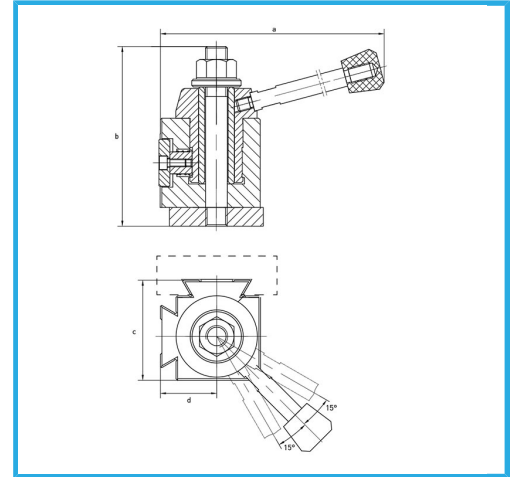

FOR QUICK TOOL CHANGES THANKS TO THE LOCK / UNLOCK LEVER.
COMPOSED OF: - 1 TOOL POST - 4 FLAT TYPE TOOL HOLDERS.

Length	95 mm
Width	85 mm
Height	76 mm
Hole	19,9 mm
Tool height	20 mm
Gross weight	10,75 kg
Packaging dimensions	250x230x140 h mm
EAN Code	8012667213718

Box