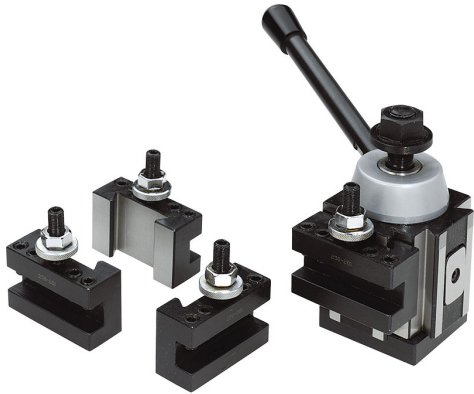

FOR QUICK TOOL CHANGES THANKS TO THE LOCK / UNLOCK LEVER.
COMPOSED OF: - 1 TOOL POST - 4 FLAT TYPE TOOL HOLDERS.

Length	95 mm
Width	85 mm
Height	76 mm
Hole	19,9 mm
Tool height	20 mm
Gross weight	10,75 kg
Packaging dimensions	250x230x140 h mm
EAN Code	8012667213718

Box