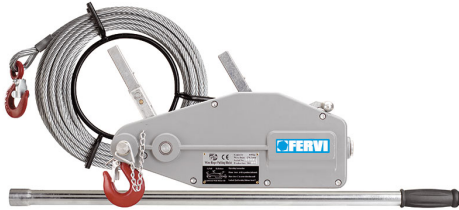

FOR PULLING AND LIFTING.

Max load	3200 kg
Cable	ø 16mm x 20m
Net weight	50 kg
Packaging dimensions	800x45x45 h mm
Gross weight	50,00 kg
EAN Code	8012667238018