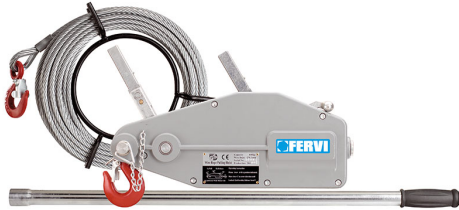

FOR PULLING AND LIFTING.

<b>Max load</b>	1600 kg
<b>Cable</b>	ø 11mm x 20m
<b>Net weight</b>	24 kg
<b>Packaging dimensions</b>	840x35x35 h mm
<b>Gross weight</b>	26,38 kg
<b>EAN Code</b>	8012667238001