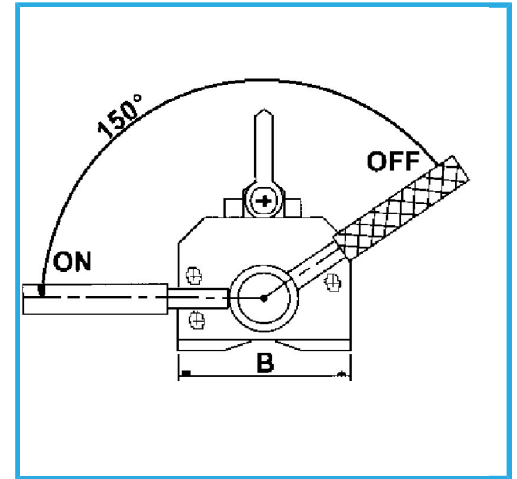

NEODYMIUM.

Maximum capacity	1000 kg
Round bar lifting cap.	330 kg
Min-max lifting diameter	75 - 450 mm
Dimensions	350 x 277 x 156 (B) mm
Net weight	36 kg
Packaging dimensions	380x240x265 h mm
Gross weight	37,00 kg
EAN Code	8012667264925