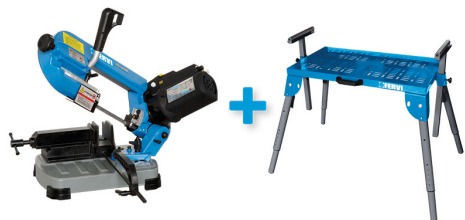

**ART. KIT0138**  
**BAND SAW + FOLDING TABLE FOR PORTABLE MACHINES**  
(0362+0522)

EAN Code

8012667288792