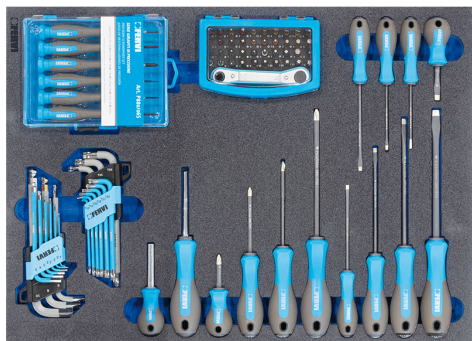

POLYETHYLENE FOAM TRAY WITH 4 LAYERS IN 2 COLOURS:
GREY-BLUE MILLED WITH A CNC MACHINE WITH A SET OF TOOLS.

Dimensions

565 x 405 x 33 mm

Included items

D883/... - D884/...

EAN Code

8012667401856

18