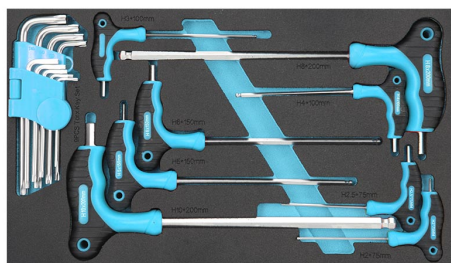

FOAM TRAY WITH TOOLS IN CUSTOM-MADE HOUSINGS.

Dimensions

405 x 240 x 62 mm

Ball point hex key

T10-T15-T20-T25-T27-T30-T40-T45-T50

T handle

2x100, 2.5x100, 3x100, 4x150, 5x150,
6x150, 8x200, 10x200 mm

Gross weight

1,39 kg

EAN Code

8012667411848

Packaging dimensions

400x250x55 h mm

17 pcs

Chromed