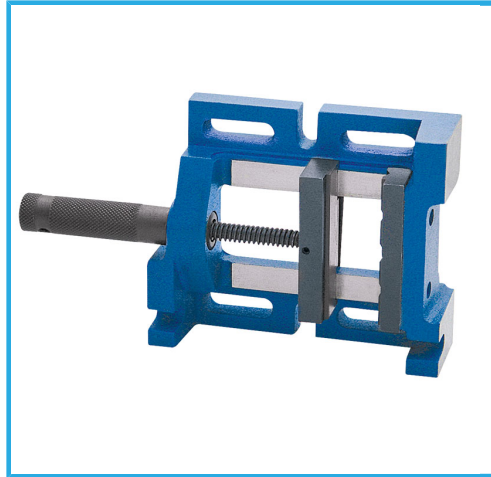

EQUIPPED WITH A PRISMATIC AND A SMOOTH JAW, CONSTANT OVERALL LENGTH THANKS TO THE SCREW INSERTED IN THE HANDLE. ADJUSTED TO 3...

Jaws	100 mm
Jaw height	30 mm
Opening	95 mm g
Base dimensions	175 x 160 mm
Net weight	4,3 Kg
Gross weight	4,56 kg
Packaging dimensions	295x175x85 h mm
EAN Code	8012667408336

Box

Cast Iron