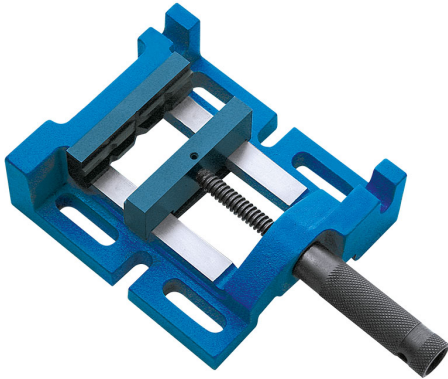

EQUIPPED WITH A PRISMATIC AND A SMOOTH JAW, CONSTANT OVERALL LENGTH THANKS TO THE SCREW INSERTED IN THE HANDLE. ADJUSTED TO 3...

Jaws	100 mm
Jaw height	30 mm
Opening	95 mm g
Base dimensions	175 x 160 mm
Net weight	4,3 Kg
Gross weight	4,56 kg
Packaging dimensions	295x175x85 h mm
EAN Code	8012667408336

Box

Cast Iron