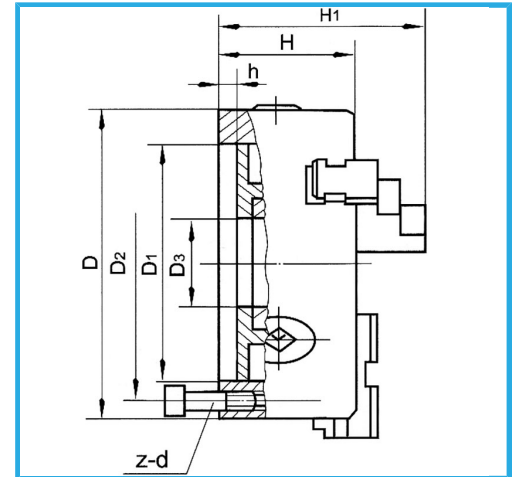

WITH SINGLE GUIDE, SINGLE GUIDE, EQUIPPED WITH 3 INTERNAL - EXTERNAL REVERSIBLE HARD JAWS, CLAMPING KEY AND JAW-FIXING SCREWS.,...

D1	560 mm
D2	595 mm
D3	280 mm
H1	218 mm
H	135 mm
h	8 mm
z-d	6-M16 mm
Spanner square	19 mm
A - A1	50 - 350 mm
B - B1	170 - 630 mm
C - C1	170 - 630 mm
Net weight	208 kg
Gross weight	215,00 kg
Packaging dimensions	700x730x290h mm
EAN Code	8012667397371