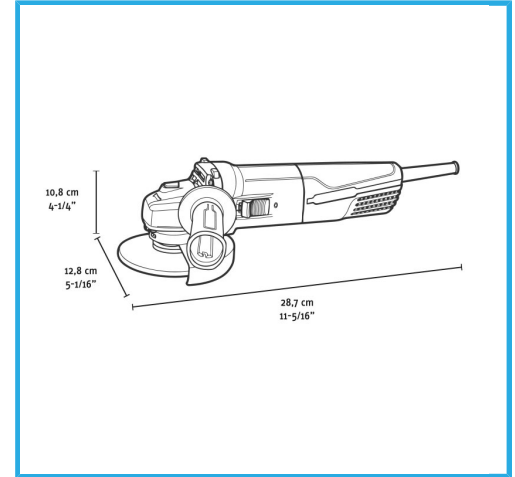

M14 SPINDLE THREADSOFT STARTSPINDLE LOCKRESTART
PROTECTIONTWO-POSITION ON/OFF SLIDE SWITCH WITH
LOCKSMALL-SIZE SOFT RUBBER...

Power	720 W
Amperage at 220-230V	3,3 A
Speed	0-11000 min ⁻¹
Shank	M14
Max Ø of cutting disc	115 mm
Max Ø of grinding disc	115 mm
Max Ø of rubber sanding plate	115 mm
Max Ø of circular wire brush	75 mm
Max Ø of cup wire brush	75 mm
EAN Code	8012667404413
Packaging dimensions	350 x 130 x 115 h mm
Gross weight	2,35 kg

Box

M14

Soft Start

Arbor Lock

Restart
Protection

2-Position
Switch

Soft Grip

Constant
Speed