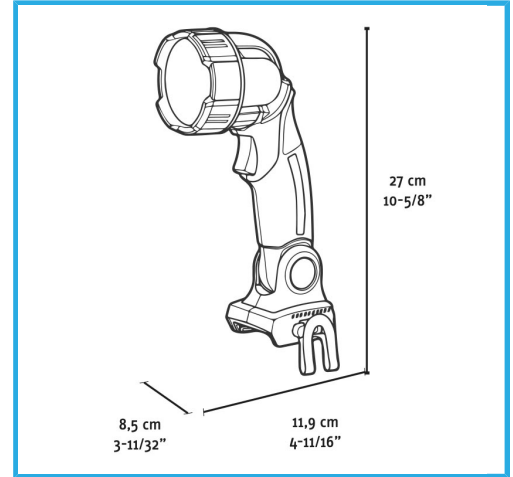

270° SWIVEL HEAD, SOFT RUBBER GRIP, BELT CLIP, LUMINOUS FLUX  
250 LM

<b>LED power</b>	3 W
<b>Luminous flux</b>	250 lm
<b>Autonomy</b>	~12h (2Ah) / ~24h (4Ah)
<b>EAN Code</b>	8012667404475
<b>Packaging dimensions</b>	130 x 270 x 85 h mm
<b>Gross weight</b>	0,58 kg

Box

Soft Grip

~12H (2Ah)  
/ ~24H  
(4Ah)

Belt Hook

270°

- Non incluso

LI-ION  
BATTERY

- Non incluso