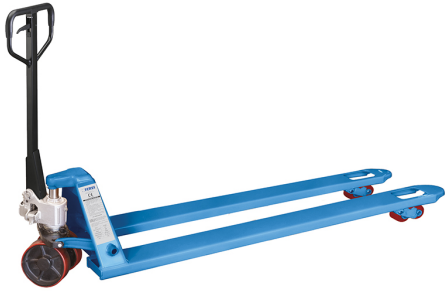

WITH POLYURETHANE WHEELS.

<b>Capacity</b>	2000 kg
<b>Fork height</b>	85 - 200 mm
<b>Fork dimensions</b>	1800 x 540 mm
<b>Armor plate thickness</b>	3 mm
<b>Front wheel</b>	Double
<b>Net weight</b>	96 kg
<b>EAN Code</b>	8012667395643
<b>Packaging dimensions</b>	2170x540x580 h mm
<b>Gross weight</b>	96,00 kg