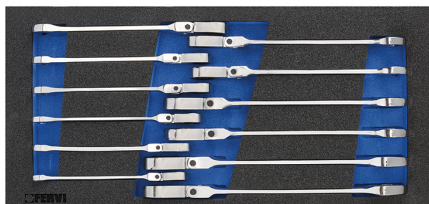

POLYETHYLENE FOAM TRAY WITH 4 LAYERS IN 2 COLOURS:
GREY-BLUE MILLED WITH A CNC MACHINE WITH A SET OF TOOLS.

Dimensions

188 x 405 x 33 mm

Sizes

8 - 9 - 10 - 11 - 12 - 13 - 14 - 15 - 16 - 17 -
18 - 19 mm

Included items

0690/..

EAN Code

8012667374921

12 Pcs

Cr-V -

Chromed

72 teeth

3113